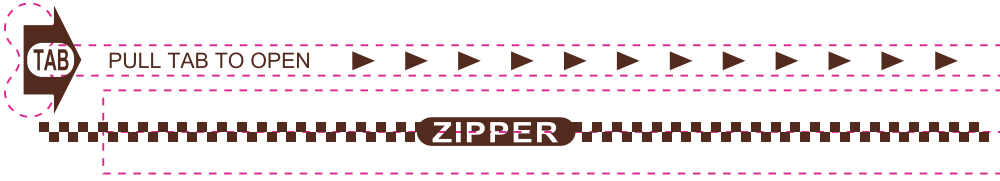

# K500PZ

FRONT

BACK

40mm  
zip center

265mm

134mm

134mm