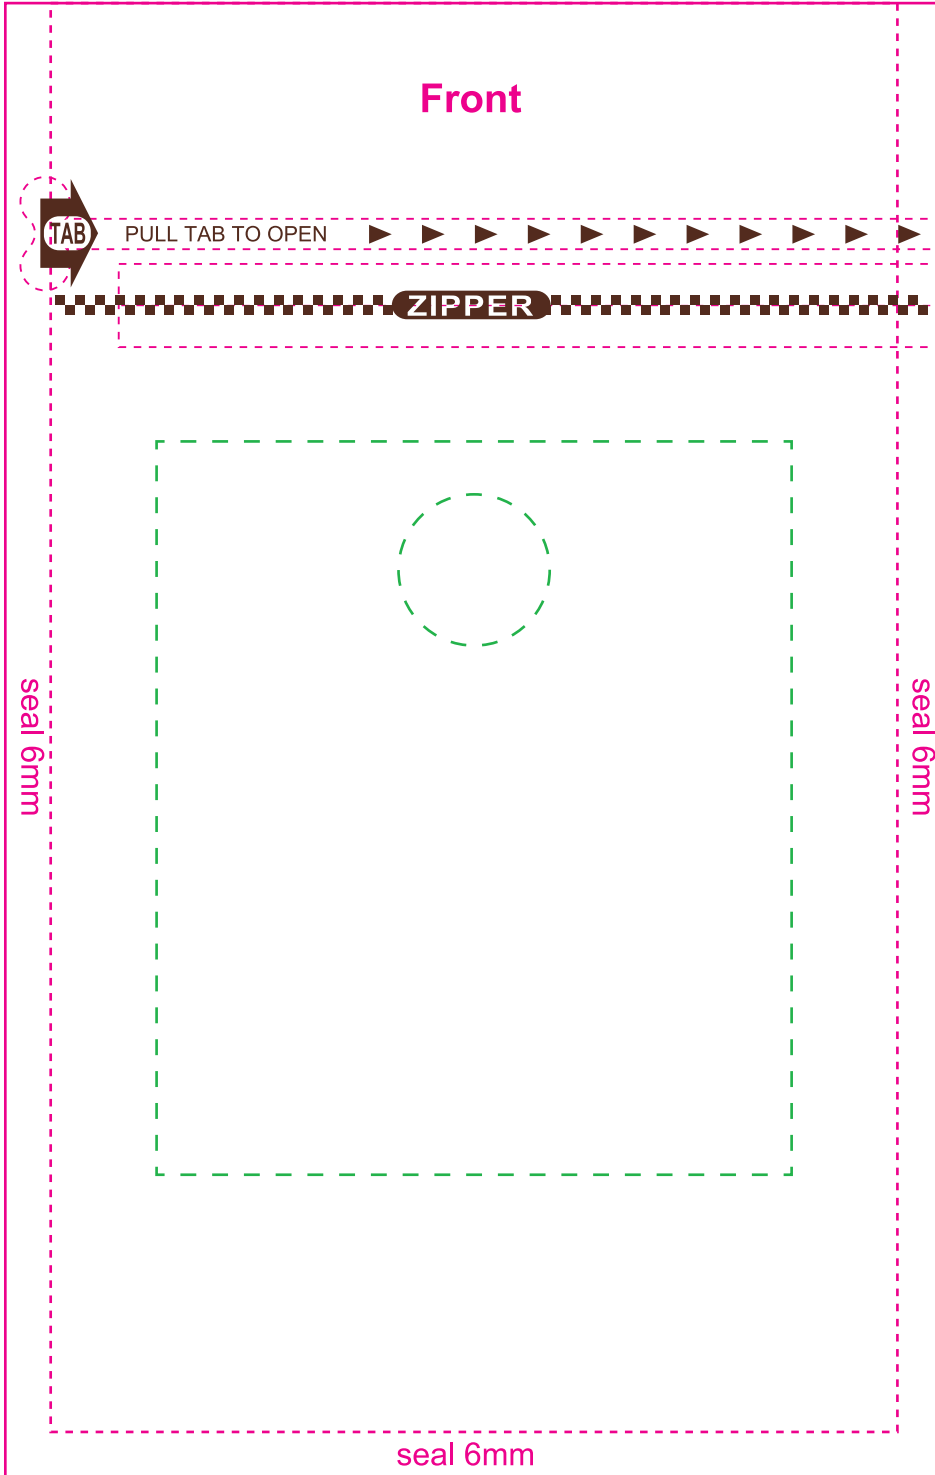

K250PZ

124mm

124mm

Front

Back

40mm
zip center

Bleeding must
over 6mm

195mm

seal 6mm

seal 6mm

seal 6mm