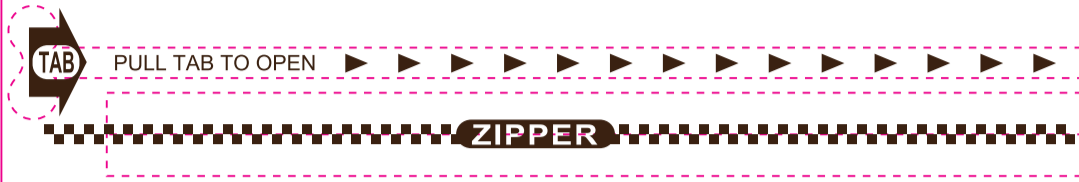

K1000PZ

FRONT

BACK

40mm
zip center

335mm

144mm

144mm